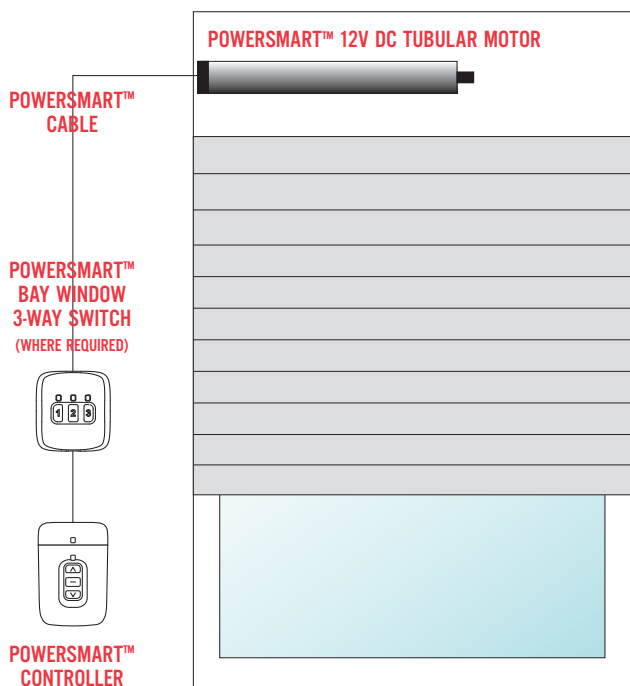

POWERSMART™
CONTROL SYSTEM

WHAT IS POWERSMART™?

PowerSmart™ is a unique and technologically advanced low voltage roller shutter control system with a built-in radio receiver and removable, rechargeable battery.

POWERSMART™ SYSTEM

CONTROL OPTIONS

PowerSmart™ incorporates a built-in radio receiver that is compatible with the Optima 1 Ch & 6 Ch Radio Transmitters. Both are powered by a 3 Volt Lithium button battery.

Optima 1 Channel Transmitter

Optima 6 Channel Transmitter

The **PowerSmart™ Single Window System** includes a controller, removable battery & PowerSmart™ charger. The **PowerSmart™ Bay Window System** (multiple windows) includes an additional 3-way switch.

TECHNICAL SPECIFICATIONS

Minimum Shutter Width	500mm
Maximum Motor Torque	35Nm
PowerSmart Unit Size	84mm x 126mm x 37mm
Power Supply	12V
Battery Charge Time	3 hours approx
Fully Charged Expected Cycles	45-50 Cycles (average shutter)
Radio Remote Frequency	433.4Mhz
Radio Remote Range	200m in free field